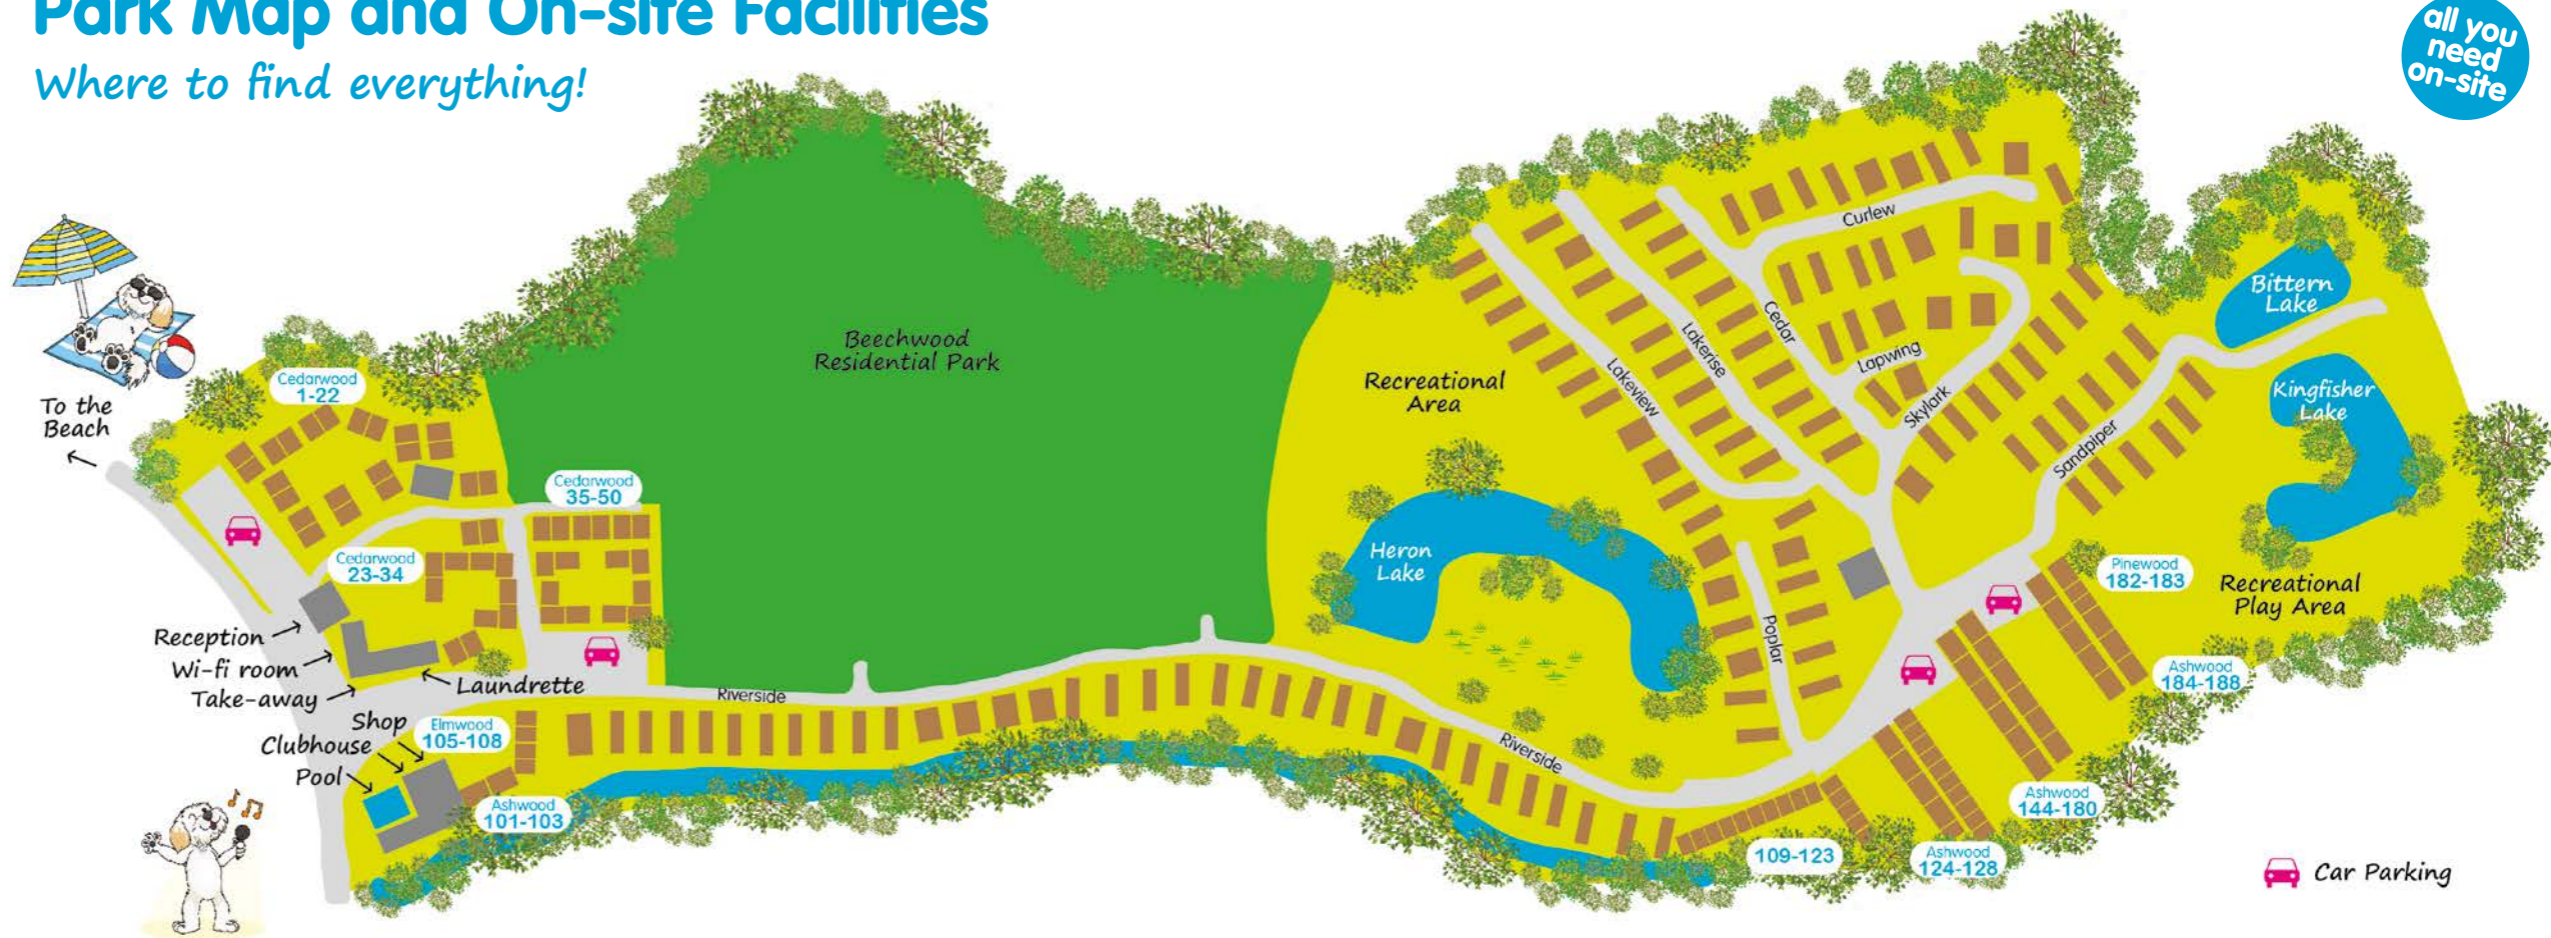

Reception Our friendly and helpful staff will be delighted to answer any queries. It's also the place to find information about the local area and days out. There is a **'Key Drop Off'** letter box outside for out of hours departures.

Take-Away Diner The Fish Bar serves the traditional sea-side favourite fish and chips. Check out the daily specials board.

The Clubhouse Enjoy evening entertainment all through the summer season at Hazelwood Holiday Park's Clubhouse. The snack bar menu has light evening meals and a popular lunchtime Sunday Carvery.

Outdoor Heated Swimming Pool Have fun splashing in our 40' x 20' heated swimming pool! With a large patio area, it's a real suntrap. The pool opens between the end of May and mid September. Children must always be accompanied by an adult.

Park Map and On-site Facilities

Where to find everything!

all you need on-site

 Car Parking